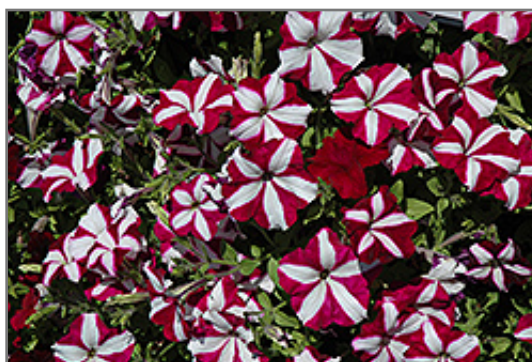

Easy Wave Burgundy Star Petunia flowers
Photo courtesy of NetPS Plant Finder